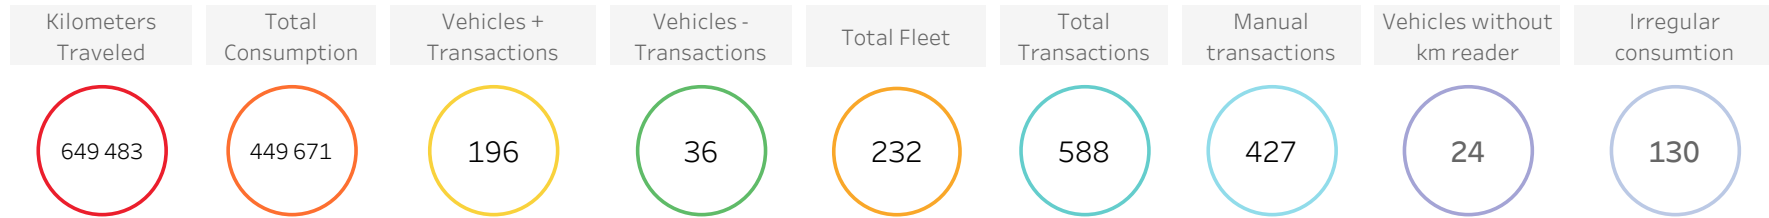

Monthly Checklist

Date

2019/05/01 a 2019/06/30

Last transaction on stations

Station Name	Last Transaction	
MBS JHB	2019/06/13	161
NDOLA (M)	2019/06/07	143
PEAK POWER (M)	2019/06/09	156
WOA GROUP (M)	2019/06/12	128
total		588