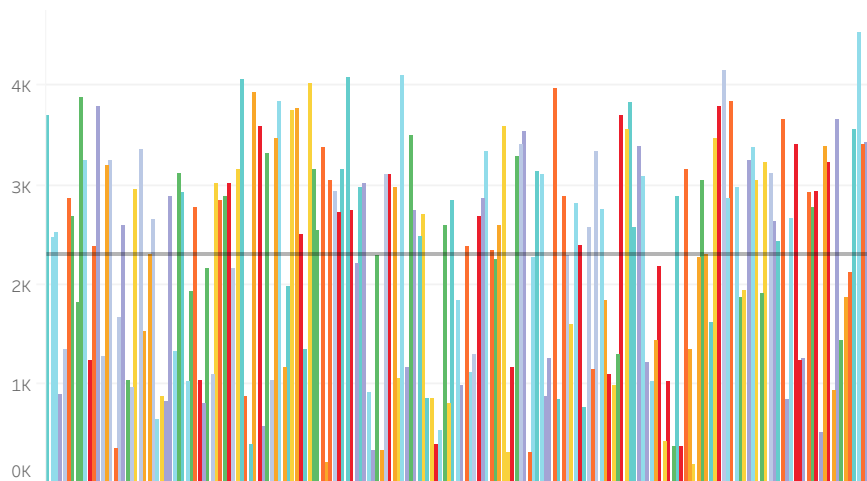

Monthly Checklist

Date

2019/05/01 a 2019/06/30

Last transaction on stations

Station Name	Last Transaction	
MBS JHB	2019/06/13	161
NDOLA (M)	2019/06/07	143
PEAK POWER (M)	2019/06/09	156
WOA GROUP (M)	2019/06/12	128
total		588

Fuel consumption by gas station

Fuel consumption per plate

Fleet Performance