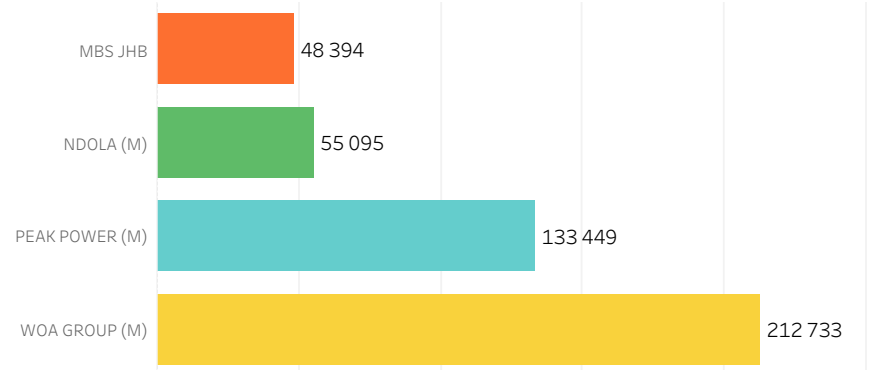

Station Name	Last Transaction	
MBS JHB	2019/06/13	161
NDOLA (M)	2019/06/07	143
PEAK POWER (M)	2019/06/09	156
WOA GROUP (M)	2019/06/12	128
total		588

Fuel consumption by gas station